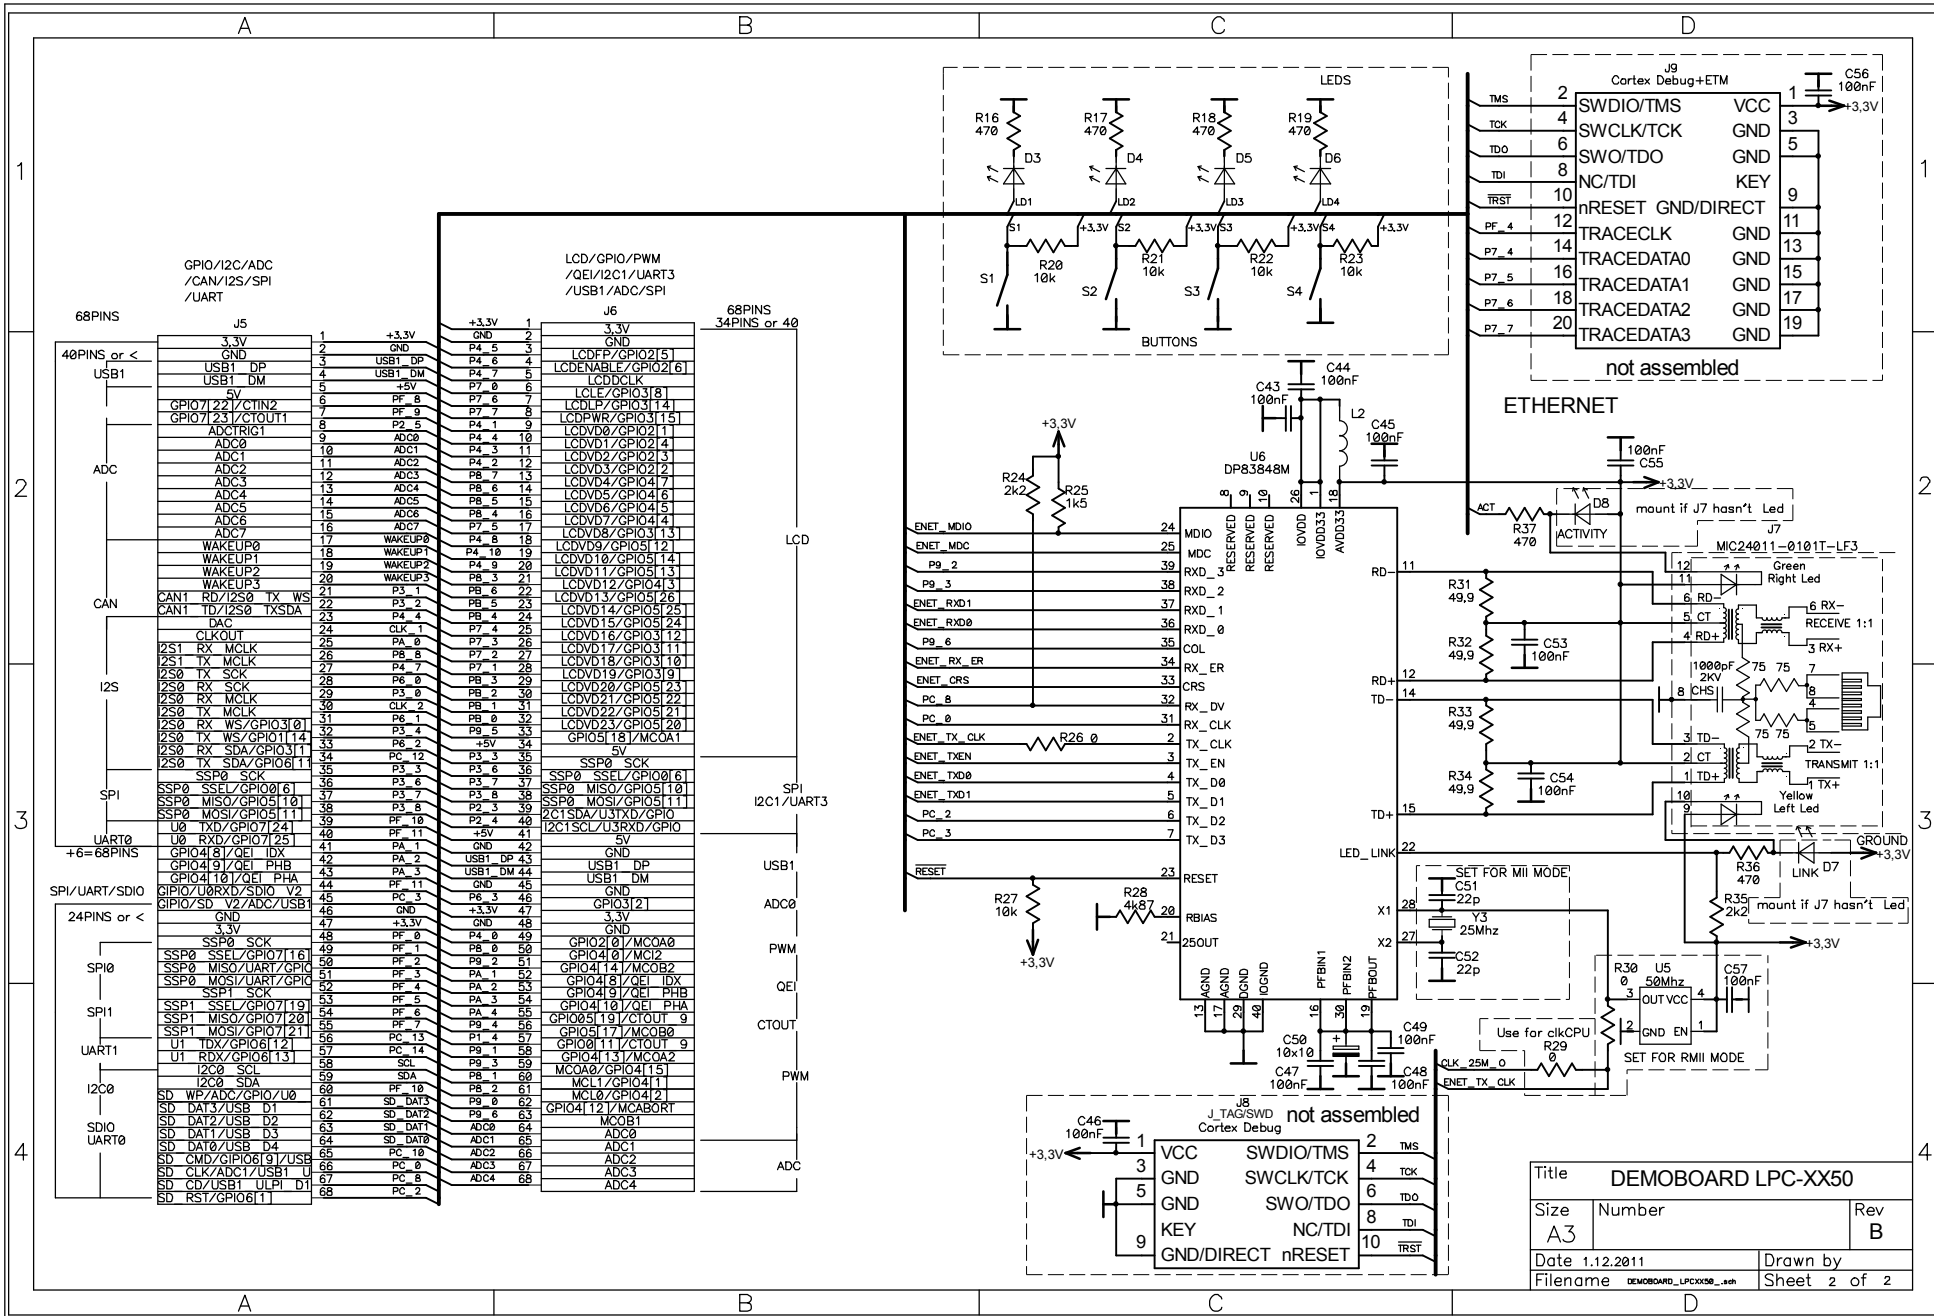

Title			DEMOBOARD LPC-XX50		
Size	Number		Rev		
A3			B		
Date	1.12.2011		Drawn by		
Filename	DEMOBOARD_LPCXX50_04n		Sheet 1 of 2		

Title DEMOBOARD LPC-XX50		
Size A3	Number	Rev B
Date 1.12.2011	Drawn by	
Filename DEMOBOARD_LPCXX50_vsh	Sheet 2 of 2	