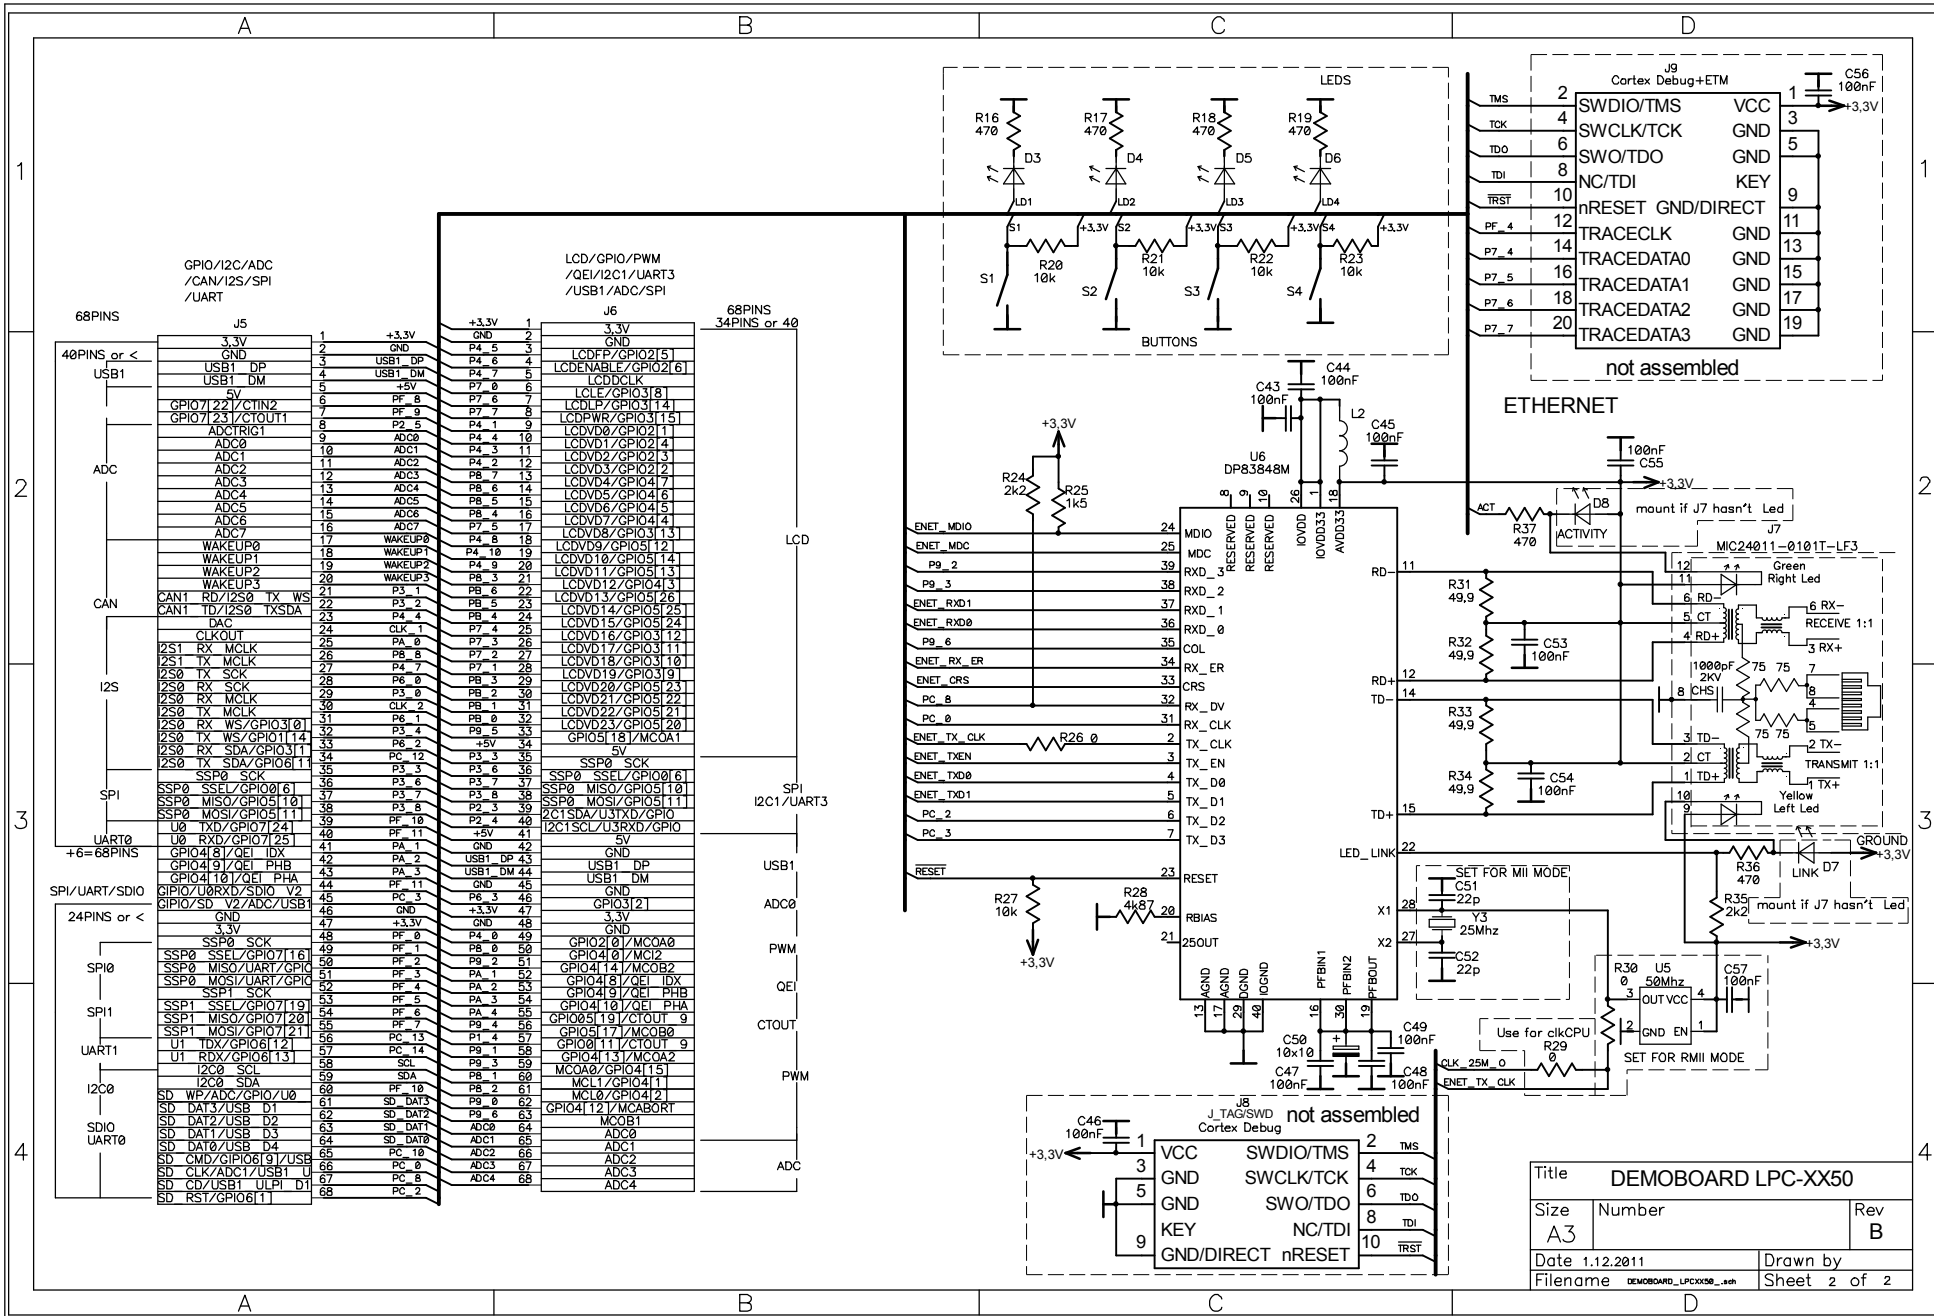

Title DEMOBOARD LPC-XX50		
Size A3	Number	Rev B
Date 1.12.2011	Drawn by	
Filename DEMOBOARD_LPCXX50_04	Sheet 1 of 2	

Title DEMOBOARD LPC-XX50		
Size A3	Number	Rev B
Date 1.12.2011	Drawn by	
Filename DEMOBOARD_LPCXX50_vsh	Sheet 2 of 2	